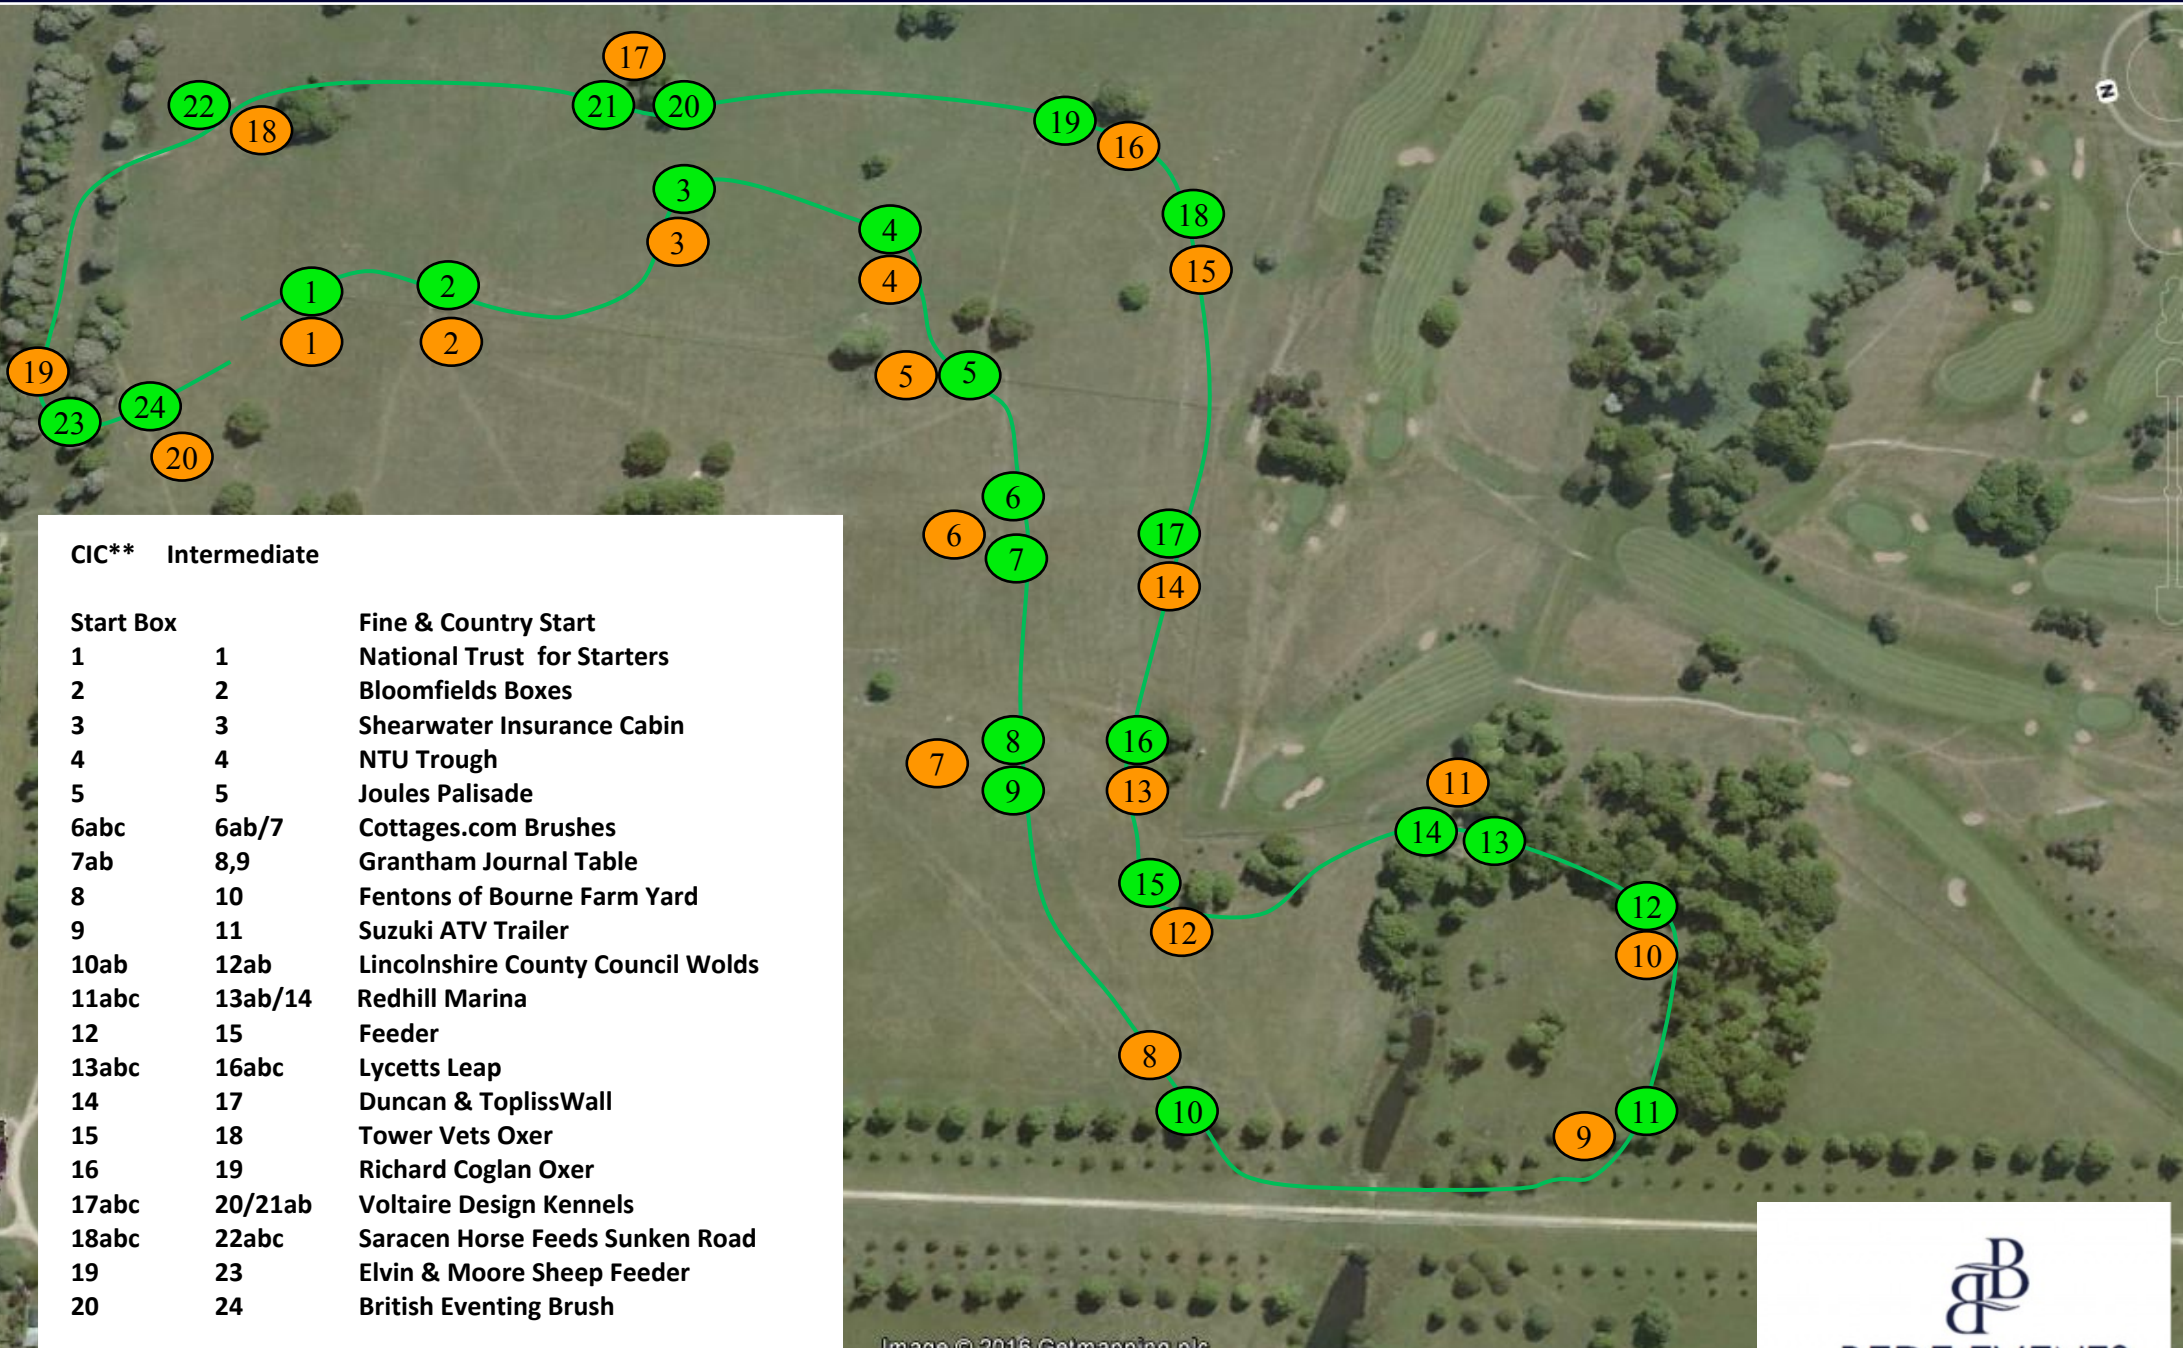

Intermediate

Start Box	Fine & Country Start
1	National Trust for Starters
2	Bloomfields Boxes
3	Shearwater Insurance Cabin
4	NTU Trough
5	Joules Palisade
6ab/7	Cottages.com Brushes
8,9	Grantham Journal Table
10	Fentons of Bourne Farm Yard
11	Suzuki ATV Trailer
12ab	Lincolnshire County Council Wolds
13ab/14	Redhill Marina
15	Feeder
16abc	Lycetts Leap
17	Duncan & Toplis Wall
18	Tower Vets Oxe
19	Richard Coglan Oxe
20/21ab	Voltaire Design Kennels
22abc	Saracen Horse Feeds Sunken Road
23	Elvin & Moore Sheep Feeder
24	British Eventing Brush

Intermediate	
Start Box	Fine & Country Start
1	National Trust for Starters
2	Bloomfields Boxes
3	Shearwater Insurance Cabin
4	NTU Trough
5	Joules Palisade
6ab/7	Cottages.com Brushes
8,9	Grantham Journal Table
10	Fentons of Bourne Farm Yard
11	Suzuki ATV Trailer
12ab	Lincolnshire County Council Wolds
13ab/14	Redhill Marina
15	Feeder
16abc	Lycetts Leap
17	Duncan & Toplis Wall
18	Tower Vets Oxer
19	Richard Coglan Oxer
20/21ab	Voltaire Design Kennels
22abc	Saracen Horse Feeds Sunken Road
23	Elvin & Moore Sheep Feeder
24	British Eventing Brush

257 m

Image © 2016 Getmapping plc

© 2016 Google

CIC** Intermediate		
Start Box		Fine & Country Start
1	1	National Trust for Starters
2	2	Bloomfields Boxes
3	3	Shearwater Insurance Cabin
4	4	NTU Trough
5	5	Joules Palisade
6abc	6ab/7	Cottages.com Brushes
7ab	8,9	Grantham Journal Table
8	10	Fentons of Bourne Farm Yard
9	11	Suzuki ATV Trailer
10ab	12ab	Lincolnshire County Council Wolds
11abc	13ab/14	Redhill Marina
12	15	Feeder
13abc	16abc	Lycetts Leap
14	17	Duncan & Topliss Wall
15	18	Tower Vets Oxer
16	19	Richard Cogan Oxer
17abc	20/21ab	Voltaire Design Kennels
18abc	22abc	Saracen Horse Feeds Sunken Road
19	23	Elvin & Moore Sheep Feeder
20	24	British Eventing Brush