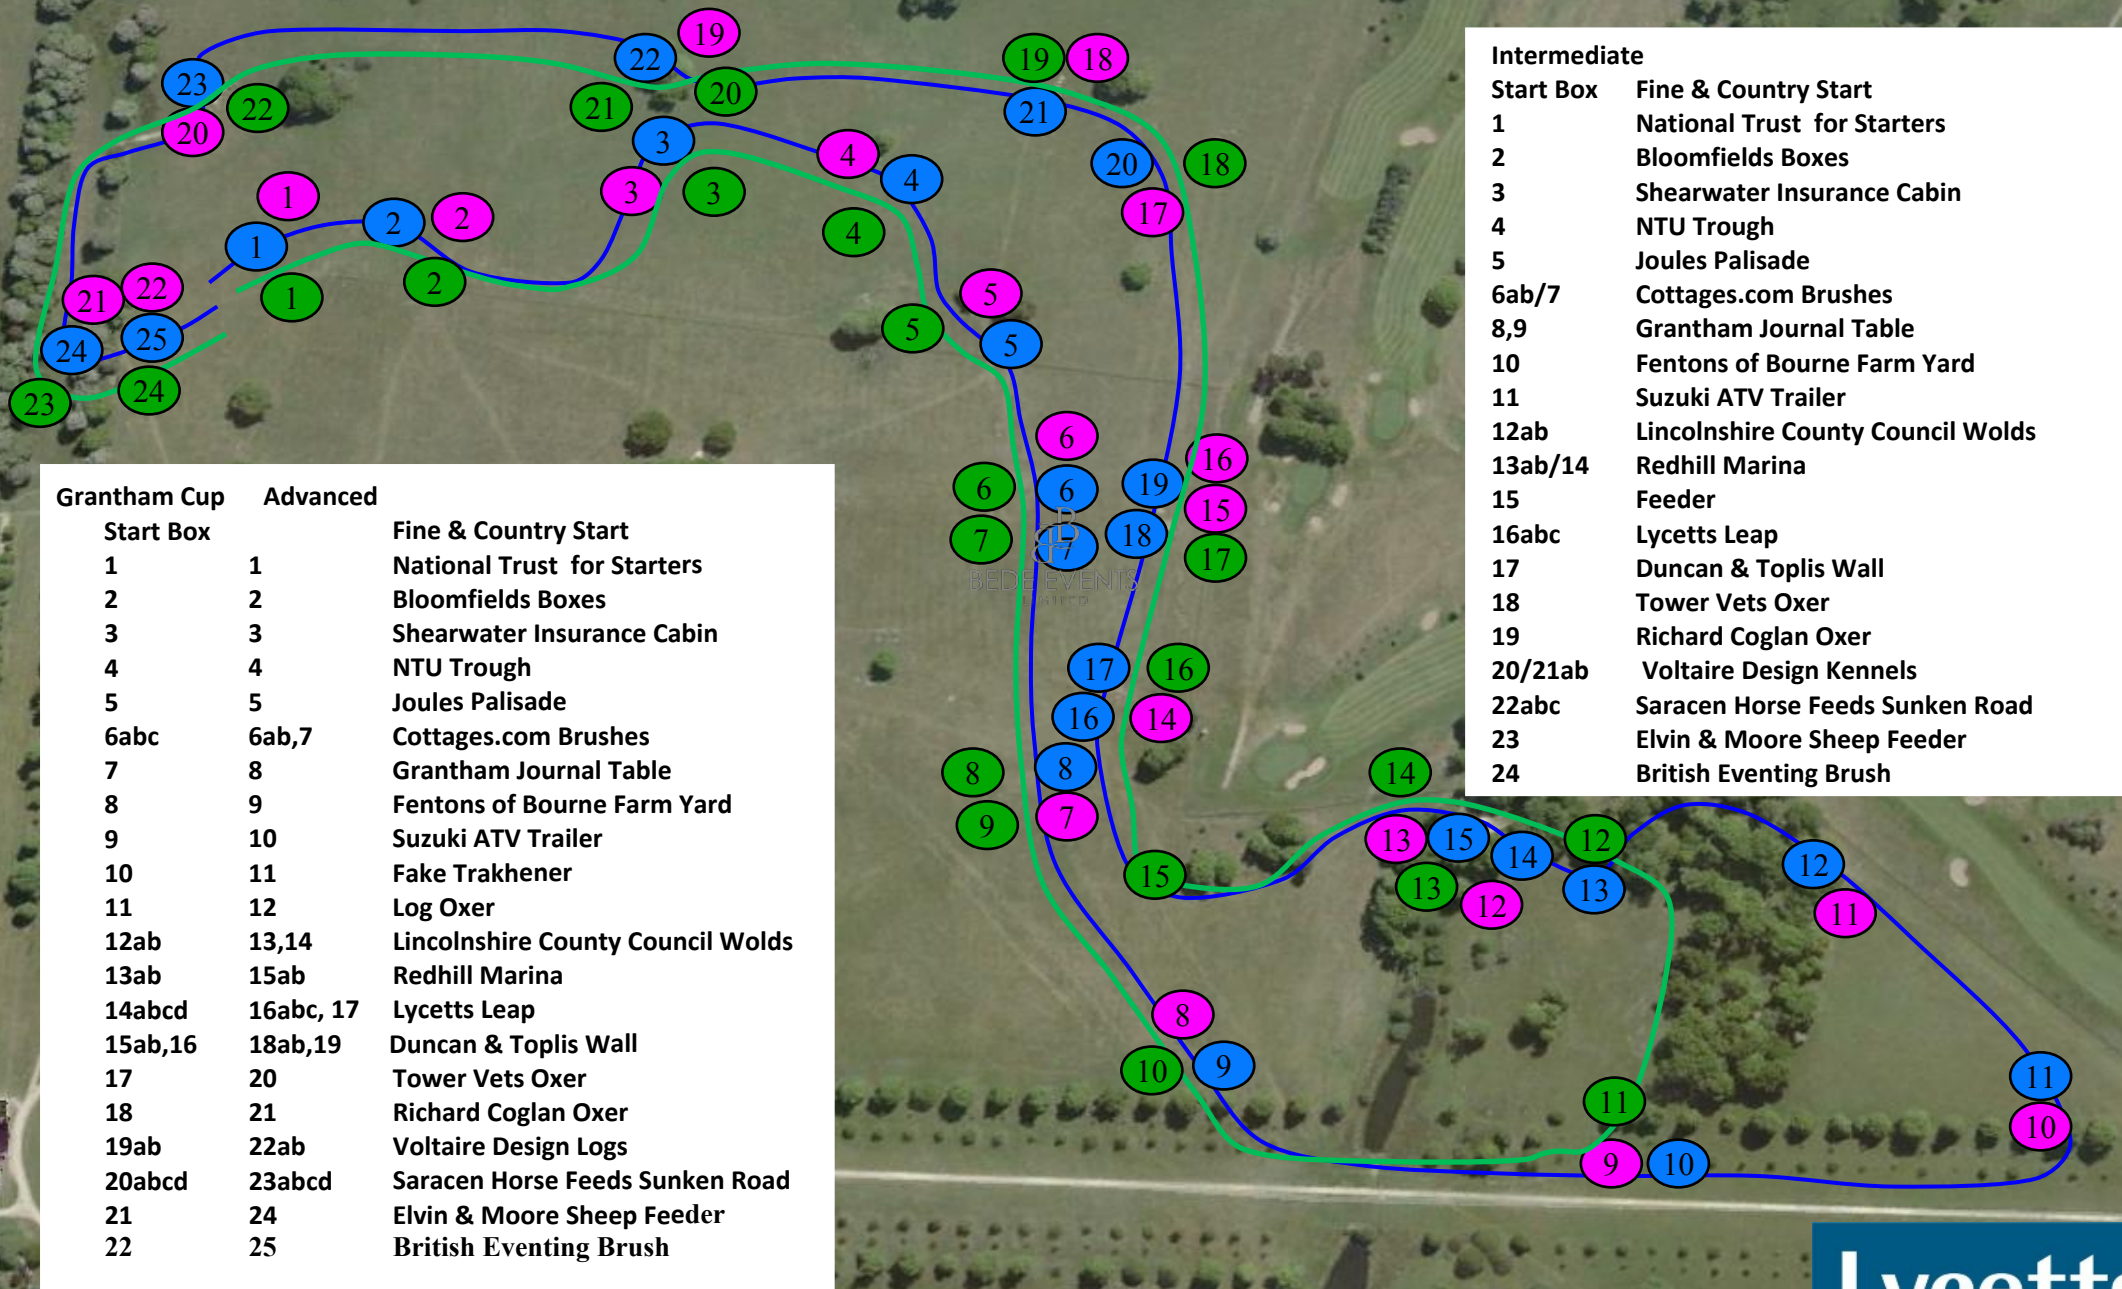

Novice

Start Box	Fine & Country Start
1	National Trust for Starters
2	Bloomfields Boxes
3	Shearwater Insurance Cabin
4	Suzuki ATV Brush
5	Joules Palisade
6ab	Cottages.com Brushes
7ab	Grantham Journal Table
8	Fentons of Bourne Farm Yard
9ab	Lincolnshire County Council Cabin
10ab	Redhill Marina
11abc	Lycetts Leap
12	Duncan & Toplis Wall
13	Tower Vets Oxe
14	Richard Coglan Oxe
15ab	Voltaire Design Kennels
16abc	Saracen Horse Feeds Sunken Road
17	Elvin & Moore Sheep Feeder
18	British Eventing Brush

Intermediate

Start Box	Fine & Country Start
1	National Trust for Starters
2	Bloomfields Boxes
3	Shearwater Insurance Cabin
4	NTU Trough
5	Joules Palisade
6ab/7	Cottages.com Brushes
8,9	Grantham Journal Table
10	Fentons of Bourne Farm Yard
11	Suzuki ATV Trailer
12ab	Lincolnshire County Council Wolds
13ab/14	Redhill Marina
15	Feeder
16abc	Lycetts Leap
17	Duncan & Toplis Wall
18	Tower Vets Oxe
19	Richard Coglan Oxe
20/21ab	Voltaire Design Kennels
22abc	Saracen Horse Feeds Sunken Road
23	Elvin & Moore Sheep Feeder
24	British Eventing Brush

257 m

Image © 2016 Getmapping plc

© 2016 Google

CIC** Intermediate		
Start Box		Fine & Country Start
1	1	National Trust for Starters
2	2	Bloomfields Boxes
3	3	Shearwater Insurance Cabin
4	4	NTU Trough
5	5	Joules Palisade
6abc	6ab/7	Cottages.com Brushes
7ab	8,9	Grantham Journal Table
8	10	Fentons of Bourne Farm Yard
9	11	Suzuki ATV Trailer
10ab	12ab	Lincolnshire County Council Wolds
11abc	13ab/14	Redhill Marina
12	15	Feeder
13abc	16abc	Lycetts Leap
14	17	Duncan & Topliss Wall
15	18	Tower Vets Oxer
16	19	Richard Cogan Oxer
17abc	20/21ab	Voltaire Design Kennels
18abc	22abc	Saracen Horse Feeds Sunken Road
19	23	Elvin & Moore Sheep Feeder
20	24	British Eventing Brush